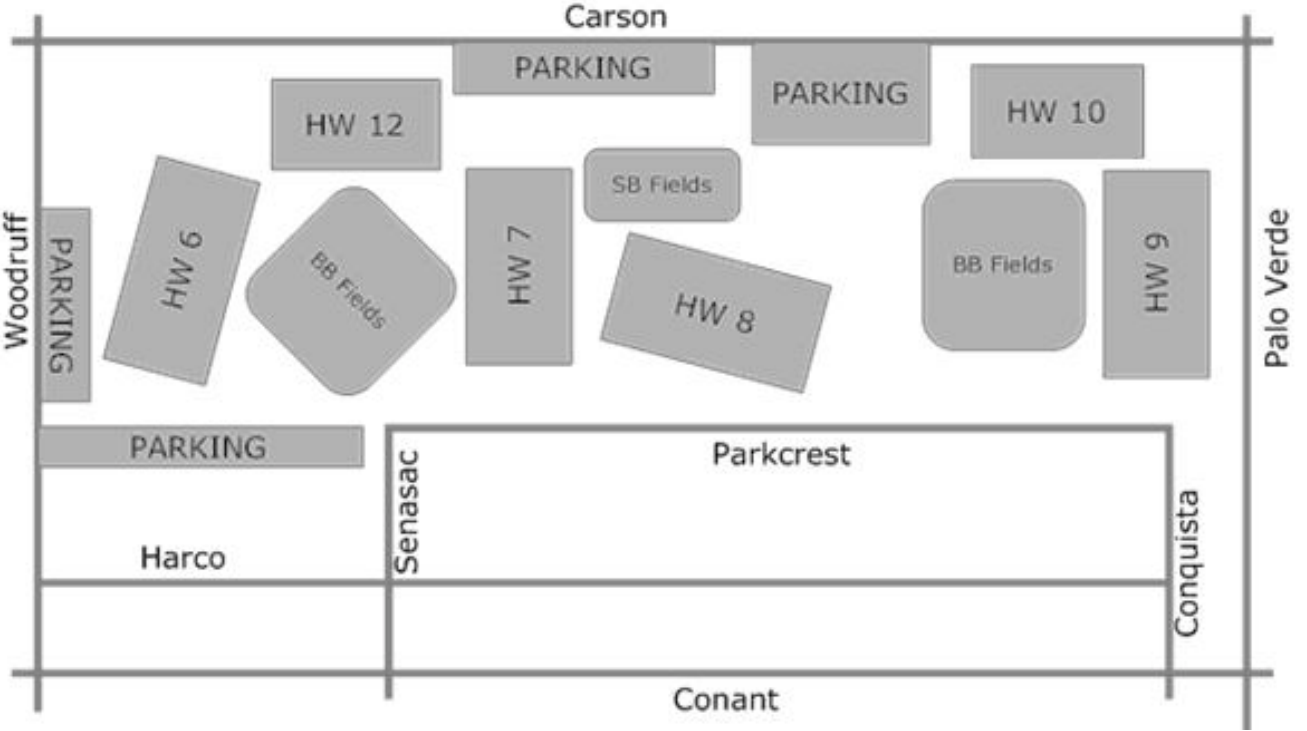

HEARTWELL EAST FIELDS 6-12
6100 Carson St. Long Beach, CA
90808