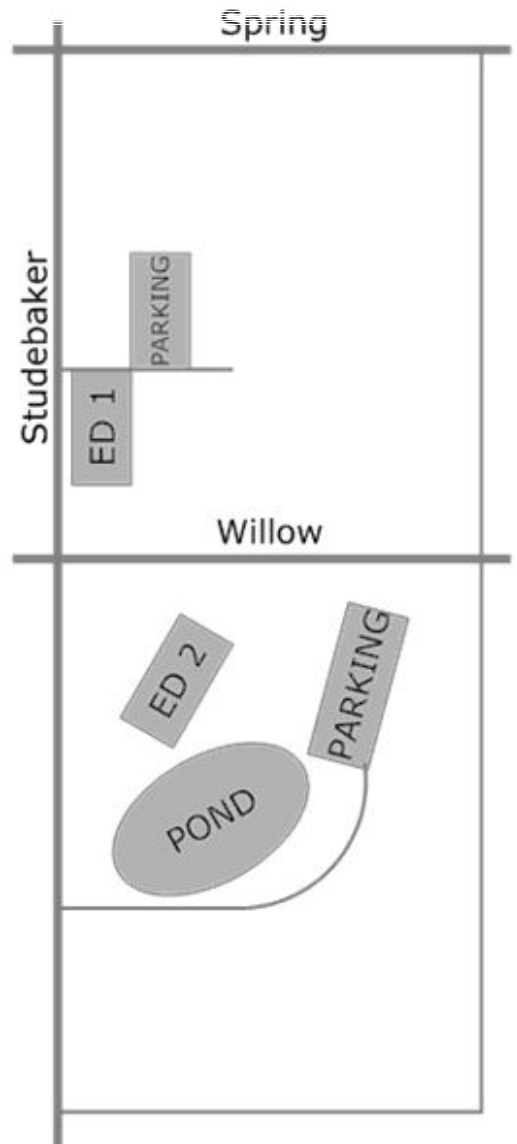

From the Riverside Freeway (91)

Exit southbound on Bellflower Blvd. toward the City of Long Beach. Continue south on Bellflower Blvd. to Carson St. (approx 3.5 miles). Make a left turn at the Carson St. signal and pull into the parking lot on right side of Carson St.

HEARTWELL WEST FIELDS 1-5
5600 E Carson St. Long Beach, CA
90808

HEARTWELL EAST FIELDS 6-12
6100 Carson St. Long Beach, CA
90808

DEL VALLE FIELDS 1-2
5939 Henrilee St.
Lakewood, CA 90713

EL DORADO FIELD 1
2700 N Studebaker Rd.
Long Beach, CA 90815