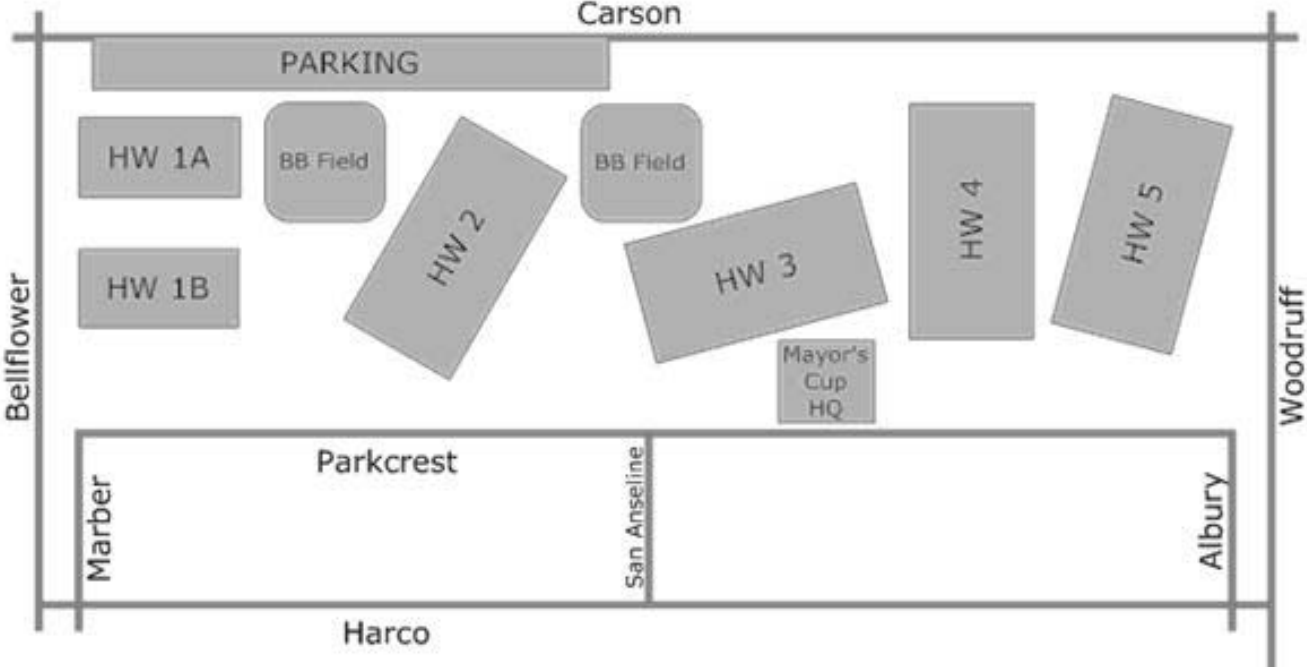

HEARTWELL WEST FIELDS 1-5
5600 E Carson St. Long Beach, CA
90808