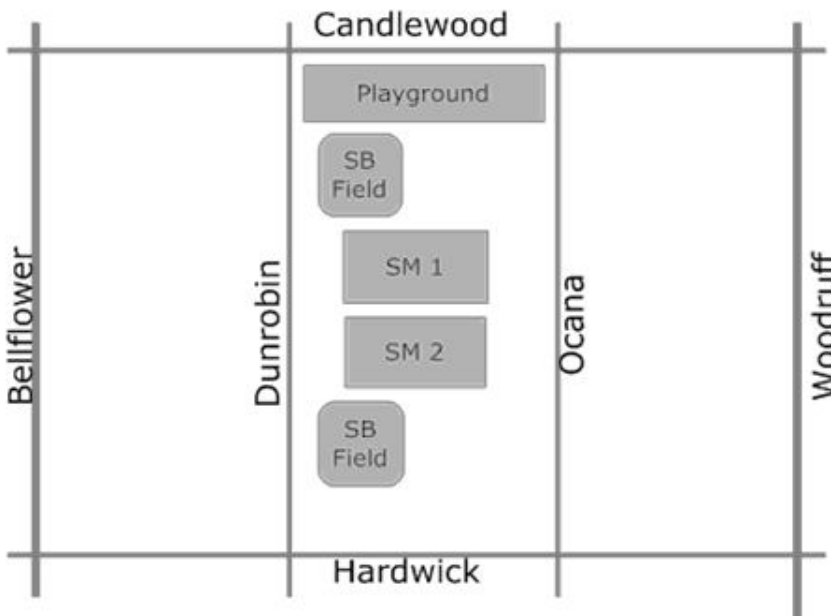

From the San Gabriel River Freeway (605)

Exit westbound on Carson St. to Bellflower toward the city of Long Beach. Continue west on Carson St. to Bellflower Blvd. (approx 3.5 miles). Make a U-turn at the Bellflower Blvd. Signal and pull into parking lot on right side of Carson St.

From the Riverside Freeway (91)

Exit southbound on Bellflower Blvd. toward the City of Long Beach. Continue south on Bellflower Blvd. to Carson St. (approx 3.5 miles). Make a left turn at the Carson St. signal and pull into the parking lot on right side of Carson St.

HEARTWELL WEST FIELDS 1-5
5600 E Carson St. Long Beach, CA
90808

HEARTWELL EAST FIELDS 6-12
6100 Carson St. Long Beach, CA
90808

DEL VALLE FIELDS 1-2
5939 Henrilee St.
Lakewood, CA 90713

EL DORADO FIELD 1
2700 N Studebaker Rd.
Long Beach, CA 90815

SAN MARTIN FIELDS 1-2
5230 DunRobin Ave.
Lakewood, CA 90713

EL DORADO FIELD 2
2470 N Studebaker Rd.
Long Beach, CA 90815