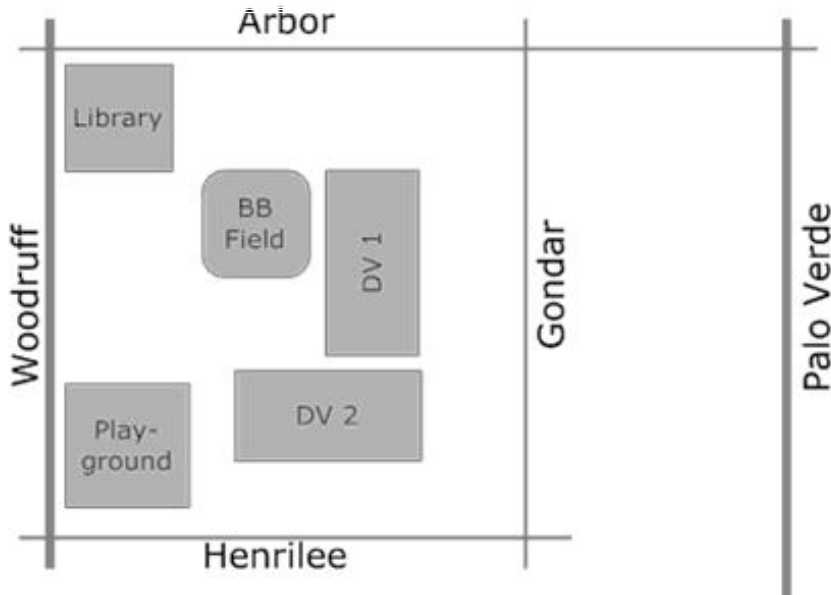

From the San Gabriel River Freeway (605)

Exit westbound on Carson St. to Bellflower toward the city of Long Beach. Continue west on Carson St. to Bellflower Blvd. (approx 3.5 miles). Make a U-turn at the Bellflower Blvd. Signal and pull into parking lot on right side of Carson St.

From the Riverside Freeway (91)

Exit southbound on Bellflower Blvd. toward the City of Long Beach. Continue south on Bellflower Blvd. to Carson St. (approx 3.5 miles). Make a left turn at the Carson St. signal and pull into the parking lot on right side of Carson St.

HEARTWELL WEST FIELDS 1-5
5600 E Carson St. Long Beach, CA
90808

HEARTWELL EAST FIELDS 6-12
6100 Carson St. Long Beach, CA
90808

DEL VALLE FIELDS 1-2
5939 Henrilee St.
Lakewood, CA 90713

EL DORADO FIELD 1
2700 N Studebaker Rd.
Long Beach, CA 90815