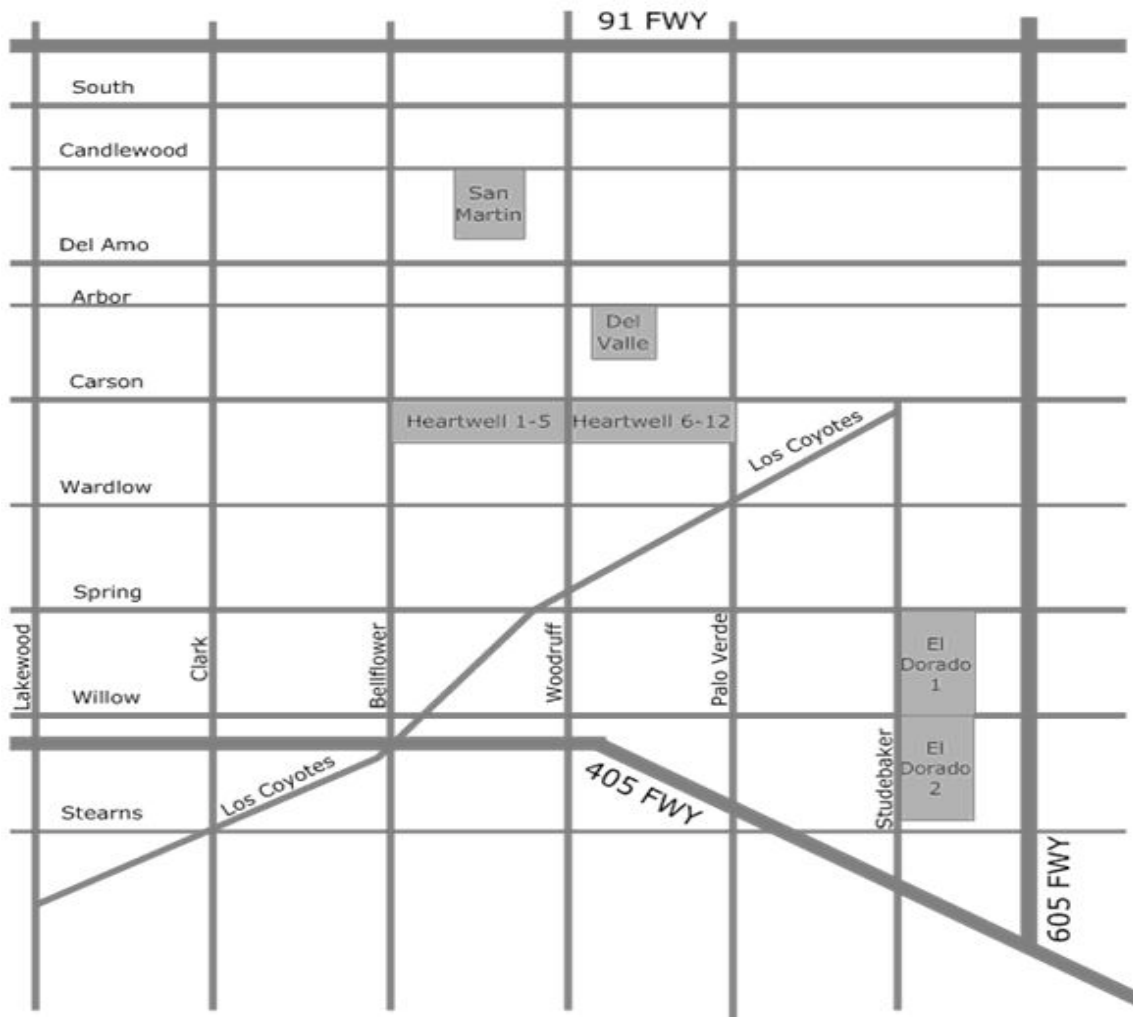

FIELD LOCATIONS

Directions to Heartwell Park
5600 E Carson St. Long Beach, CA 90808

From the San Diego freeway (405)

Exit northbound on Bellflower toward the city of Lakewood. Continue north on Bellflower to Carson St. (approx. 2.5 Miles). Turn right on Carson St. (eastbound) and pull into parking lot on right hand side of Carson St.

From the San Gabriel River Freeway (605)

Exit westbound on Carson St. to Bellflower toward the city of Long Beach. Continue west on Carson St. to Bellflower Blvd. (approx 3.5 miles). Make a U-turn at the Bellflower Blvd. Signal and pull into parking lot on right side of Carson St.

From the Riverside Freeway (91)

Exit southbound on Bellflower Blvd. toward the City of Long Beach. Continue south on Bellflower Blvd. to Carson St. (approx 3.5 miles). Make a left turn at the Carson St. signal and pull into the parking lot on right side of Carson St.

SAN MARTIN FIELDS 1-2
5230 DunRobin Ave.
Lakewood, CA 90713

EL DORADO FIELD 2
2470 N Studebaker Rd.
Long Beach, CA 90815